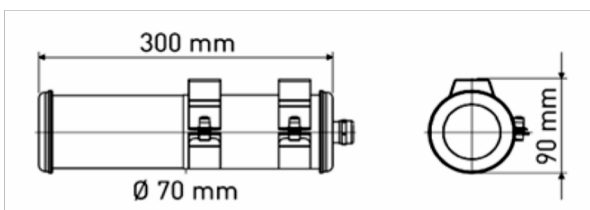

Bendz

This discreet and subtle wall light features a transparent casing that provides a clear view of its satin-finish LED bulb. Ideal as a bedside lamp for creating an intimate and welcoming atmosphere, but equally at home on a patio, this small wall light is perfect for a multitude of different applications. This luminaire is supplied ready to install, fully equipped with its own cable, light source and wall outlet. All our luminaires are manufactured, assembled and packaged at our Châtillon-sur-Saône production plant in the Vosges region of France.

Bendz	∅	Longueur	Lampe	Applique	Câble	Gradation*	Code
		Length	Lamp	Wall fitting	Cable	Light regulation*	Part. No.
		Länge	Lampe	Wandleuchte	Kabel	Lichtänderung*	Art.-Nr.
	70 mm	300 mm	LED 4 W 2700 K	•	0,5 m		BENDZ 1203
					•	BENDZ 2203	