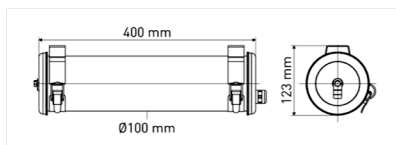

Nilak

Half wall lamp, half portable lamp, this luminaire has no intention of staying in its place. Sold with two stainless steel wall brackets designed to act as fixing books, this lamp has been designed to be carried from indoors to outdoors to suit the seasons and to suit you. Its integral dimmer button allows you to set the perfect light level for a warm evening on the patio or light your dining room with its thousands of LED point light sources. Powered down, it will melt into the decorative style of your kitchen or garden, like a stainless-steel mirrored art object. The new LÖ collection from Sammode has been created in collaboration with Yann Kersalé. The polar inspiration embodied in these 4 luminaires will take you to far beyond the Arctic Circle on a journey through the imagination of the artist. This luminaire is supplied fully equipped with connector and light source. All our luminaires are manufactured, assembled and packaged at our Châtillon-sur-Saône production plant in the Vosges region of France.

Nilak

Ø	Longueur Length Länge	Lampe Lamp Lampe	Baladeuse à suspendre Hook lamp Handleuchte zum Aufhängen	Applique Wall fitting Wandleuchte	Câble Cable Kabel	Gradation* Light regulation* Lichtänderung*	Code Part. No. Art.-Nr.
100 mm	400 mm	LED 20 W 2700 K	●	●	4 m	●	NILAK 1201

Equipped with cable and european plug IP44
 Supplied with 2 wall mount brackets
 Light source: Integrated LED module
 End caps & fixing straps: Stainless steel
 Housing: Coextruded PMMA/PO
 Optical films: one-way mirror and prismatic films
 Gaskets: EPDM
 *Light regulation: Built-in dimming button
 Design: Yann Kersalé